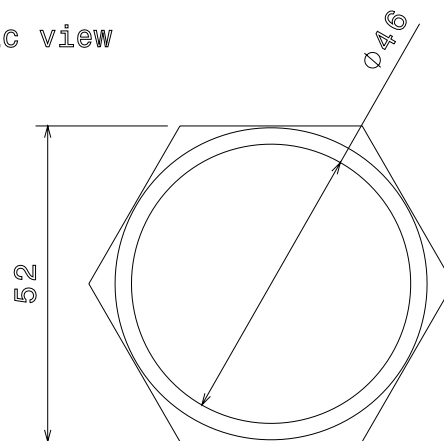

PRODUCT CODE: MBBL5
MALE BRASS BUSH: LONG

DESCRIPTION

2" Male Brass Bush: Long

FINISH

Self Colour

MATERIAL

Brass

PACKAGING

Packed in qty 10

ADDITIONAL NOTES

Conforms to BS EN61386-1

side view

Isometric view

Top view