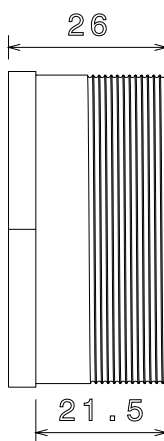

PRODUCT CODE: MBBL5
MALE BRASS BUSH: LONG

DESCRIPTION

2" Male Brass Bush: Long

FINISH

Self Colour

MATERIAL

Brass

PACKAGING

Packed in qty 10

ADDITIONAL NOTES

Conforms to BS EN61386-1

side view

Isometric view

Top view